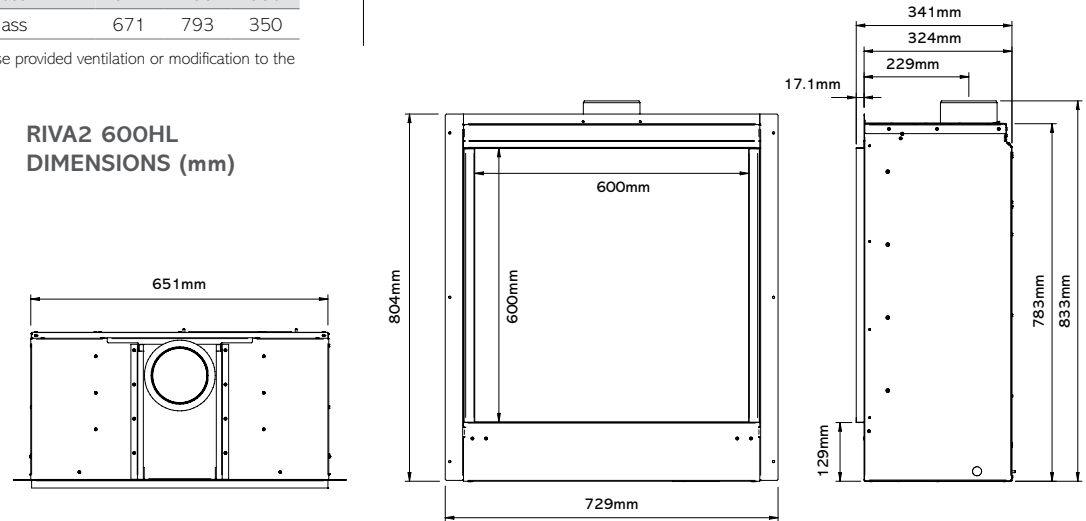

RIVA2 600HL OPTIONS

Product Code	Description
934-572	Riva2 600HL Conventional Flue Brick Effect Lining Set
934-588	Riva2 600HL Conventional Flue Ledgestone Lining Set
934-591	Riva2 600HL Conventional Flue Black Glass Lining Set
999-620	Remote System Mains Adaptor

RIVA2 600HL DIMENSIONS (mm)

Riva2 600HL Verve XS with Ledgestone-effect lining.