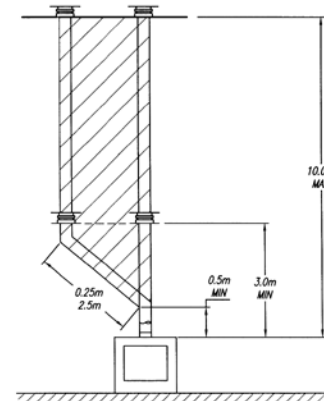

Vertical from the top of the appliance