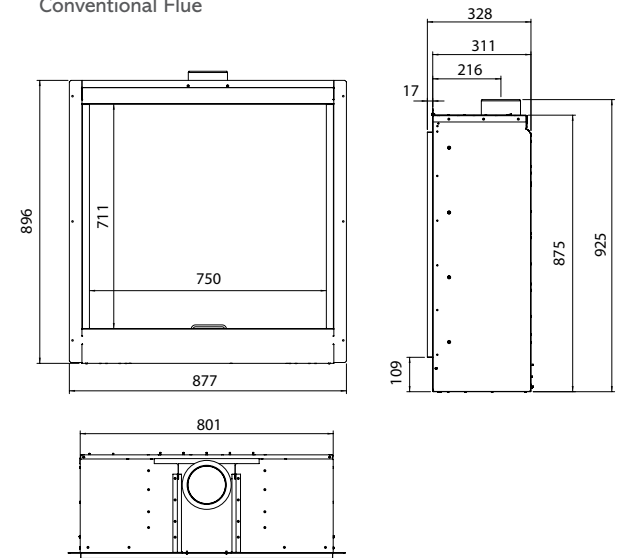

RIVA2 750HL FRAME INFORMATION

Description	Frame Finish	Product Code	Frame Size (mm)		
			w	h	d
Verve XS	Graphite	934-213	1202	1005	57
Evoke Glass	Black Glass front & Graphite rear	934-245	1117	1034	42
Evoke Glass	White Glass front & Graphite rear	934-264	1117	1034	42
Evoke Steel	Graphite front & rear	934-281	1117	1034	42
Icon XS	Black Glass	934-371	1089	1015	17

CHIMNEY RENOVATION KIT

This innovative addition allows your balanced flue Riva2 750HL fire to be installed in an existing fireplace opening with the option of either a single liner using the masonry chimney to bring in air or with two liners. Your retailer will be able to advise on your specific requirements. See page 77 for diagram.

RIVA2 750HL OPTIONS

Product Code	Description
934-011	CF Black Reeded Lining Set
934-053	CF Fluted Vermiculite Lining Set
934-060	CF Brick-effect Lining Set
934-226	CF Black Glass Lining Set
934-284	CF Ledgestone-effect Lining Set
934-037	BF Black Reeded Lining Set
934-062	BF Fluted Vermiculite Lining Set
934-077	BF Brick-effect Lining Set
934-091	BF Black Glass Lining Set
934-086	BF Ledgestone-effect Lining Set
999-620	Remote System Mains Adaptor
928-315	Chimney Renovation Kit

RIVA2 750HL DIMENSIONS (mm)

Conventional Flue