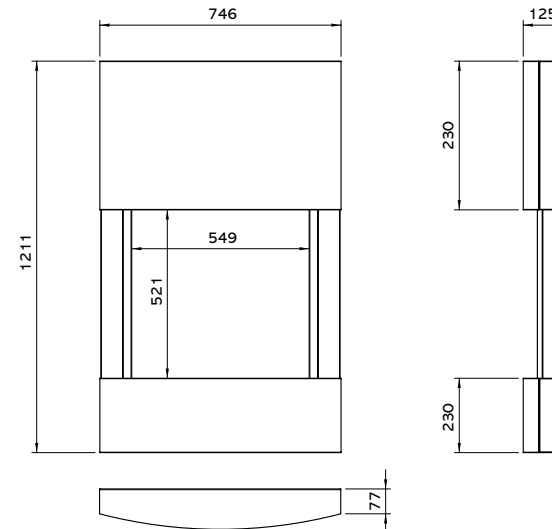

Riva2 500HL Slimline

RIVA2 500HL SLIMLINE FIRE INFORMATION

Product Code	Flue Type	Gas Type	Heat Input	Heat Output	Energy Efficiency Class	Efficiency	Remote Control	Lining	Opening Size (mm)		
									w	h	d
⊗ 134-126	Balanced	Nat. Gas	6.00kW	4.60kW	B	86%	Prog. Thermostatic	Vermiculite	565	695	240
⊗ 134-499	Balanced	LPG	4.90kW	3.80kW	C	84%	Prog. Thermostatic	Vermiculite	565	695	240
⊗ 134-115	Balanced	Nat. Gas	6.00kW	4.60kW	B	86%	Prog. Thermostatic	Black Reeded	565	695	240
⊗ 134-481	Balanced	LPG	4.90kW	3.80kW	C	84%	Prog. Thermostatic	Black Reeded	565	695	240
⊗ 134-102	Balanced	Nat. Gas	6.00kW	4.60kW	B	86%	Prog. Thermostatic	Black Glass	565	695	240
⊗ 134-478	Balanced	LPG	4.90kW	3.80kW	C	84%	Prog. Thermostatic	Black Glass	565	695	240

RIVA2 500HL SLIMLINE FRAME INFORMATION

Description	Frame Finish	Product Code	Frame Size (mm)		
			w	h	d
Verve XS	Graphite	934-229	890	755	57
Icon XS	Black Glass	934-247	855	828	27
Esprit	Graphite	934-268	746	1211	125

RIVA2 500HL SLIMLINE OPTIONS

Product Code	Description
934-289	Riva2 500 HL Slimline Balanced Flue Black Reeded Lining Set
934-294	Riva2 500 HL Slimline Balanced Flue Vermiculite Lining Set
934-306	Riva2 500 HL Slimline Balanced Flue Black Glass Effect Lining Set
999-620	Remote System Mains Adaptor

RIVA2 500HL SLIMLINE DIMENSIONS (mm)

RIVA2 500HL SLIMLINE ESPRIT SURROUND