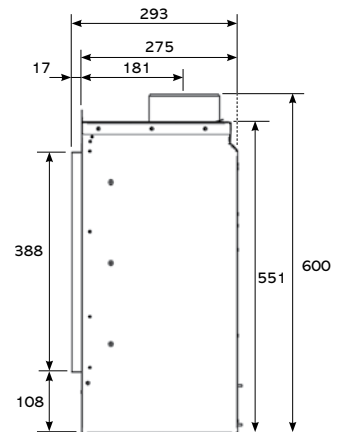

RIVA2 400 OPTIONS

Product Code Description

934-162	Riva2 400 Vermiculite Lining Set
934-153	Riva2 400 Black Reeded Lining Set
934-140	Riva2 400 Black Glass Lining Set
999-620	Remote System Mains Adaptor