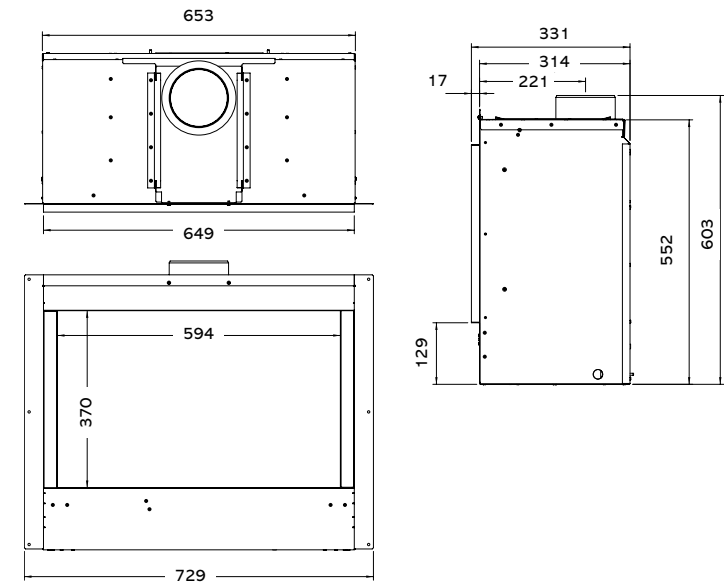

RIVA2 600 FRAME INFORMATION

Description	Frame Finish	Product Code	Frame Size (mm)		
			w	h	d
Icon XS	Black Glass	934-447	933	668	26
Verve XS	Graphite	934-504	990	685	67
Designio2 Steel	Graphite	934-622	790	603	38
Designio2 Glass	Black Glass	934-649	790	603	41

RIVA2 600 OPTIONS

Product Code	Description
934-534	Riva2 600 Black Glass Lining Set
934-251	Riva2 600 Brick-effect Lining Set
934-405	Riva2 600 Ledgestone-effect Lining Set
8572	Warm Air Ducting Kit (2 Outlets)
999-620	Remote System Mains Adaptor
928-315	Chimney Renovation Kit

RIVA2 600 DIMENSIONS (mm)

Conventional Flue