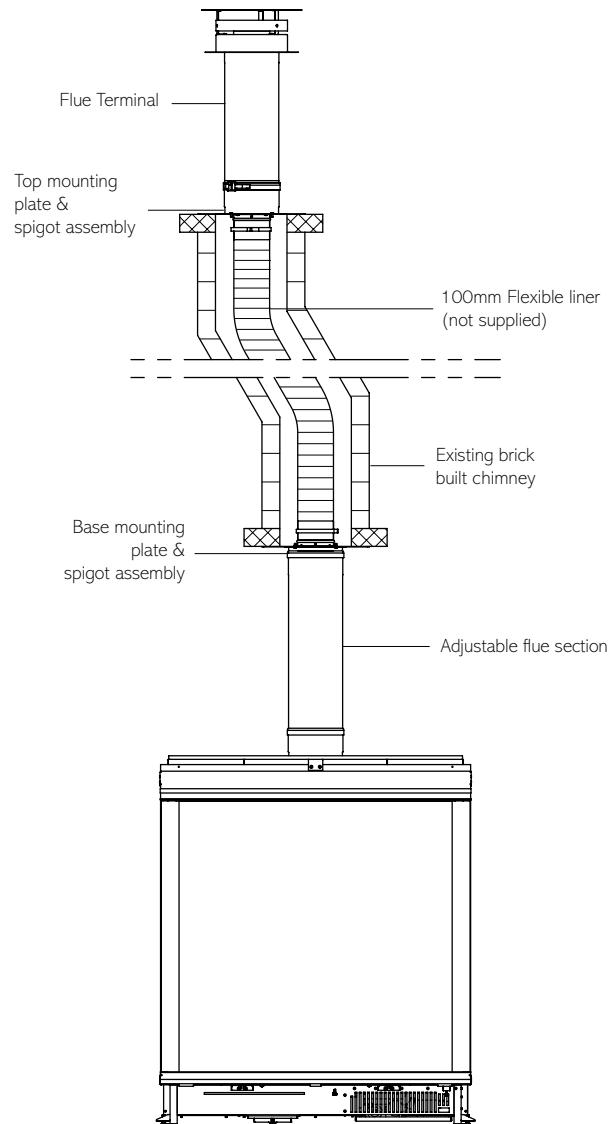

Chimney Renovation Kit For Riva2 500, 600 & 750HL

This innovative addition allows your balanced flue Riva2 500, 600 or 750HL fire to be installed in an existing fireplace opening with the option of either a single liner using the masonry chimney to bring in air or with two liners. Your retailer will be able to advise on your specific requirements.