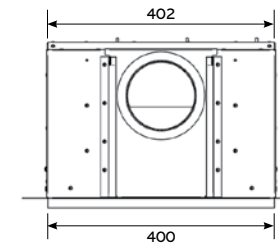

Technical Information

Riva2 400

RIVA2 400 FIRE INFORMATION

Product Code	Flue Type	Gas Type	Heat Input	Heat Output	Energy Efficiency Class	Efficiency	Remote Control	Lining	Opening Size (mm)		
									w	h	d
⊗ 134-067	Conventional	Nat. Gas	5.20kW	3.80kW	C	81%	Prog. Thermostatic	Vermiculite	425	560	350
⊗ 134-433	Conventional	LPG	5.10kW	3.80kW	C	81%	Prog. Thermostatic	Vermiculite	425	560	350
⊗ 134-050	Conventional	Nat Gas	5.20kW	3.80kW	C	81%	Prog. Thermostatic	Black Reeded	425	560	350
⊗ 134-424	Conventional	LPG	5.10kW	3.80kW	C	81%	Prog. Thermostatic	Black Reeded	425	560	350
⊗ 134-042	Conventional	Nat. Gas	5.20kW	3.80kW	C	81%	Prog. Thermostatic	Black Glass	425	560	350
⊗ 134-416	Conventional	LPG	5.10kW	3.80kW	C	81%	Prog. Thermostatic	Black Glass	425	560	350

RIVA2 400 FRAME INFORMATION

Description	Frame Finish	Product Code	Frame Size (mm)		
			w	h	d
Verve XS	Graphite	934-045	617	887	46
Evoke XS Glass	Black Glass front & Graphite rear	934-106	617	617	32
Evoke XS Glass	White Glass front & Graphite rear	934-113	617	617	32
Icon XS	Black Glass	934-120	617	617	17

RIVA2 400 DIMENSIONS (mm)