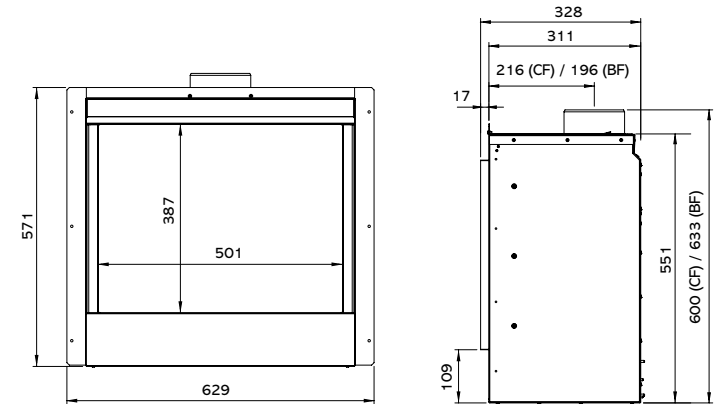

FRAME INFORMATION

Description	Frame Finish	Product Code	Frame Size (mm)		
			w	h	d
Icon XS	Black Glass	934-388	855	694	17
Verve XS	Graphite	934-033	890	621	57
Ellingham	Matt Black Cast Iron	934-470	885	678	75
Evoked Glass	Black Glass front/ Graphite rear	934-366	869	710	40
Evoked Glass	White Glass front/ Graphite rear	934-397	869	710	40
Evoked Steel	Graphite front and rear	934-330	869	710	40

† For more Balanced Flue information please refer to our Concentric Flue System brochure which can be viewed at www.gazco.com

RIVA2 500 OPTIONS

Product Code	Description
934-005	Black Reeded Lining Set - Conventional Flue
934-021	Vermiculite Lining Set - Conventional Flue
934-030	Brick-effect Lining Set - Conventional Flue
934-018	Black Glass Lining Set - Conventional Flue
934-206	Ledgestone-effect Lining Set - Conventional Flue
934-159	Black Reeded Lining Set - Balanced Flue
934-181	Vermiculite Lining Set - Balanced Flue
934-203	Brick-effect Lining Set - Balanced Flue
934-109	Black Glass Lining Set - Balanced Flue
934-219	Ledgestone-effect Lining Set - Balanced Flue
999-620	Remote system mains adaptor
8572	Warm air ducting kit (2 outlets)- Balanced Flue
8509	Balanced flue kit - up and out †
8524	Balanced flue kit - vertical †
999-201	Horizontal Exit terminal guard (required for below 2m) †
928-315	Chimney Renovation Kit

RIVA2 500 DIMENSIONS (mm)

CHIMNEY RENOVATION KIT

This innovative addition allows your balanced flue Riva2 500 fire to be installed in an existing fireplace opening with the option of either a single liner using the masonry chimney to bring in air or with two liners. Your retailer will be able to advise on your specific requirements. See page 69 for diagram.