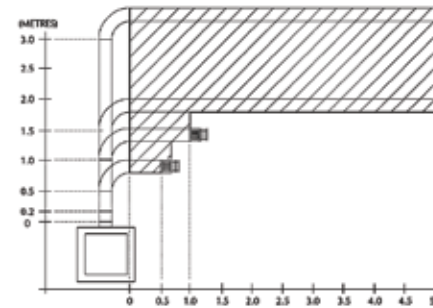

Balanced Flue Options

Gazco offers a comprehensive range of balanced flue system components. Please refer to our dedicated Concentric Flue System brochure which can be requested from your retailer or viewed online at www.gazco.com.

Vertical from the top of the appliance then horizontally out

Riva2 500