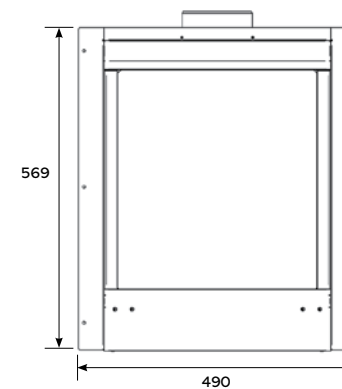

Technical Information

Riva2 400

RIVA2 400 FIRE INFORMATION

Product Code	Flue Type	Gas Type	Heat Input	Heat Output	Energy Efficiency Class	Efficiency	Remote Control	Lining	Opening Size (mm)		
									w	h	d
⊗ 134-067	Conventional	Nat. Gas	5.20kW	3.80kW	C	81%	Prog. Thermostatic	Vermiculite	425	560	350
⊗ 134-433	Conventional	LPG	5.10kW	3.80kW	C	81%	Prog. Thermostatic	Vermiculite	425	560	350
⊗ 134-050	Conventional	Nat Gas	5.20kW	3.80kW	C	81%	Prog. Thermostatic	Black Reeded	425	560	350
⊗ 134-424	Conventional	LPG	5.10kW	3.80kW	C	81%	Prog. Thermostatic	Black Reeded	425	560	350
⊗ 134-042	Conventional	Nat. Gas	5.20kW	3.80kW	C	81%	Prog. Thermostatic	Black Glass	425	560	350
⊗ 134-416	Conventional	LPG	5.10kW	3.80kW	C	81%	Prog. Thermostatic	Black Glass	425	560	350

RIVA2 400 FRAME INFORMATION

Description	Frame Finish	Product Code	Frame Size (mm)		
			w	h	d
Verve XS	Graphite	934-045	617	887	46
Evoke XS Glass	Black Glass front & Graphite rear	934-106	617	617	32
Evoke XS Glass	White Glass front & Graphite rear	934-113	617	617	32
Icon XS	Black Glass	934-120	617	617	17

RIVA2 400 DIMENSIONS (mm)