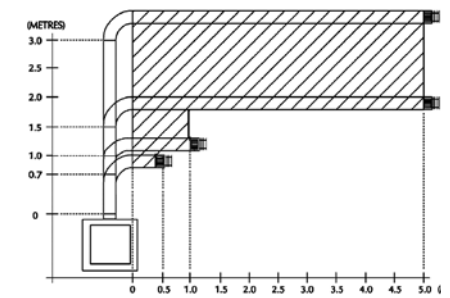

Vertical from the top of the appliance then horizontally out

Riva2 750HL Nat Gas & LPG