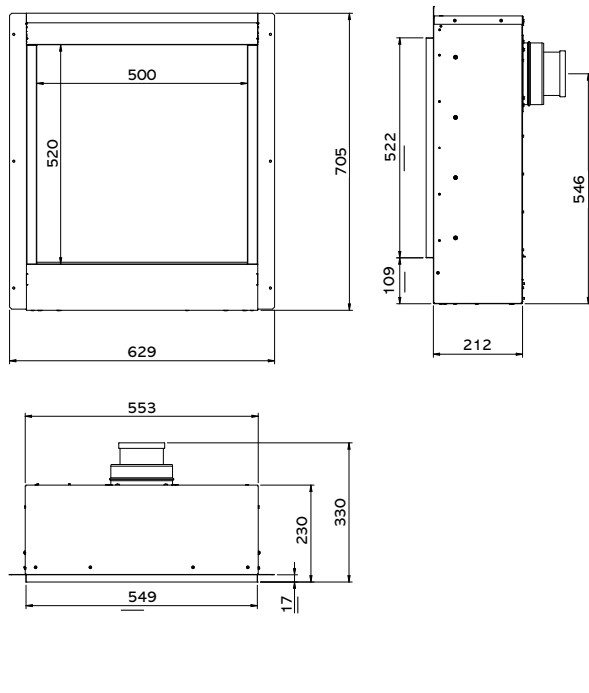

Riva2 500HL Slimline

RIVA2 500HL SLIMLINE FIRE INFORMATION

Product Code	Flue Type	Gas Type	Heat Input	Heat Output	Energy Efficiency Class	Efficiency	Remote Control	Lining	Opening Size (mm)		
									w	h	d
⊗ 134-126	Balanced	Nat. Gas	6.00kW	4.60kW	B	86%	Prog. Thermostatic	Vermiculite	565	695	240
⊗ 134-499	Balanced	LPG	4.90kW	3.80kW	C	84%	Prog. Thermostatic	Vermiculite	565	695	240
⊗ 134-115	Balanced	Nat. Gas	6.00kW	4.60kW	B	86%	Prog. Thermostatic	Black Reeded	565	695	240
⊗ 134-481	Balanced	LPG	4.90kW	3.80kW	C	84%	Prog. Thermostatic	Black Reeded	565	695	240
⊗ 134-102	Balanced	Nat. Gas	6.00kW	4.60kW	B	86%	Prog. Thermostatic	Black Glass	565	695	240
⊗ 134-478	Balanced	LPG	4.90kW	3.80kW	C	84%	Prog. Thermostatic	Black Glass	565	695	240

RIVA2 500HL SLIMLINE FRAME INFORMATION

Description	Frame Finish	Product Code	Frame Size (mm)		
			w	h	d
Verve XS	Graphite	934-229	890	755	57
Icon XS	Black Glass	934-247	855	828	27
Esprit	Graphite	934-268	746	1211	125

RIVA2 500HL SLIMLINE OPTIONS

Product Code	Description
934-289	Riva2 500 HL Slimline Balanced Flue Black Reeded Lining Set
934-294	Riva2 500 HL Slimline Balanced Flue Vermiculite Lining Set
934-306	Riva2 500 HL Slimline Balanced Flue Black Glass Effect Lining Set
999-620	Remote System Mains Adaptor

RIVA2 500HL SLIMLINE DIMENSIONS (mm)

RIVA2 500HL SLIMLINE ESPRIT SURROUND

When installed into the inner leaf of a cavity wall, the front face of the appliance will require a 75mm (3") rebated surround complete with a finishing slip to house the remaining appliance depth. Alternatively, a slim studwork chimney breast could be constructed and the appliance can then either be finished as an "Edge" installation or finished with either the Verve XS or Icon XS fronts. The appliance is also suitable for installation into a cavity wall in conjunction with the Esprit front which will house the remaining depth.