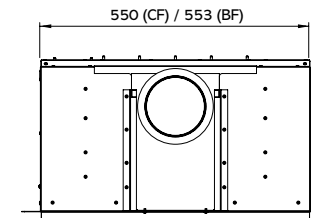

FRAME INFORMATION

Description	Frame Finish	Product Code	Frame Size (mm)		
			w	h	d
Icon XS	Black Glass	934-388	855	694	17
Verve XS	Graphite	934-033	890	621	57
Ellingham	Matt Black Cast Iron	934-470	885	678	75
Evoked Glass	Black Glass front/ Graphite rear	934-366	869	710	40
Evoked Glass	White Glass front/ Graphite rear	934-397	869	710	40
Evoked Steel	Graphite front and rear	934-330	869	710	40

† For more Balanced Flue information please refer to our Concentric Flue System brochure which can be viewed at www.gazco.com

RIVA2 500 OPTIONS

Product Code	Description
934-005	Black Reeded Lining Set - Conventional Flue
934-021	Vermiculite Lining Set - Conventional Flue
934-030	Brick-effect Lining Set - Conventional Flue
934-018	Black Glass Lining Set - Conventional Flue
934-206	Ledgestone-effect Lining Set - Conventional Flue
934-159	Black Reeded Lining Set - Balanced Flue
934-181	Vermiculite Lining Set - Balanced Flue
934-203	Brick-effect Lining Set - Balanced Flue
934-109	Black Glass Lining Set - Balanced Flue
934-219	Ledgestone-effect Lining Set - Balanced Flue
999-620	Remote system mains adaptor
8572	Warm air ducting kit (2 outlets)- Balanced Flue
8509	Balanced flue kit - up and out †
8524	Balanced flue kit - vertical †
999-201	Horizontal Exit terminal guard (required for below 2m) †
928-315	Chimney Renovation Kit

RIVA2 500 DIMENSIONS (mm)

CHIMNEY RENOVATION KIT

This innovative addition allows your balanced flue Riva2 500 fire to be installed in an existing fireplace opening with the option of either a single liner using the masonry chimney to bring in air or with two liners. Your retailer will be able to advise on your specific requirements. See page 69 for diagram.