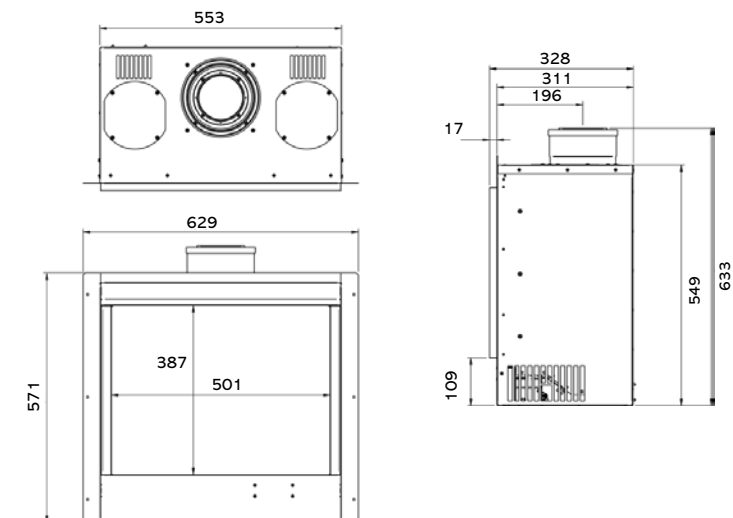

Balanced Flue

Riva2 600 Edge with EchoFlame Black Glass lining